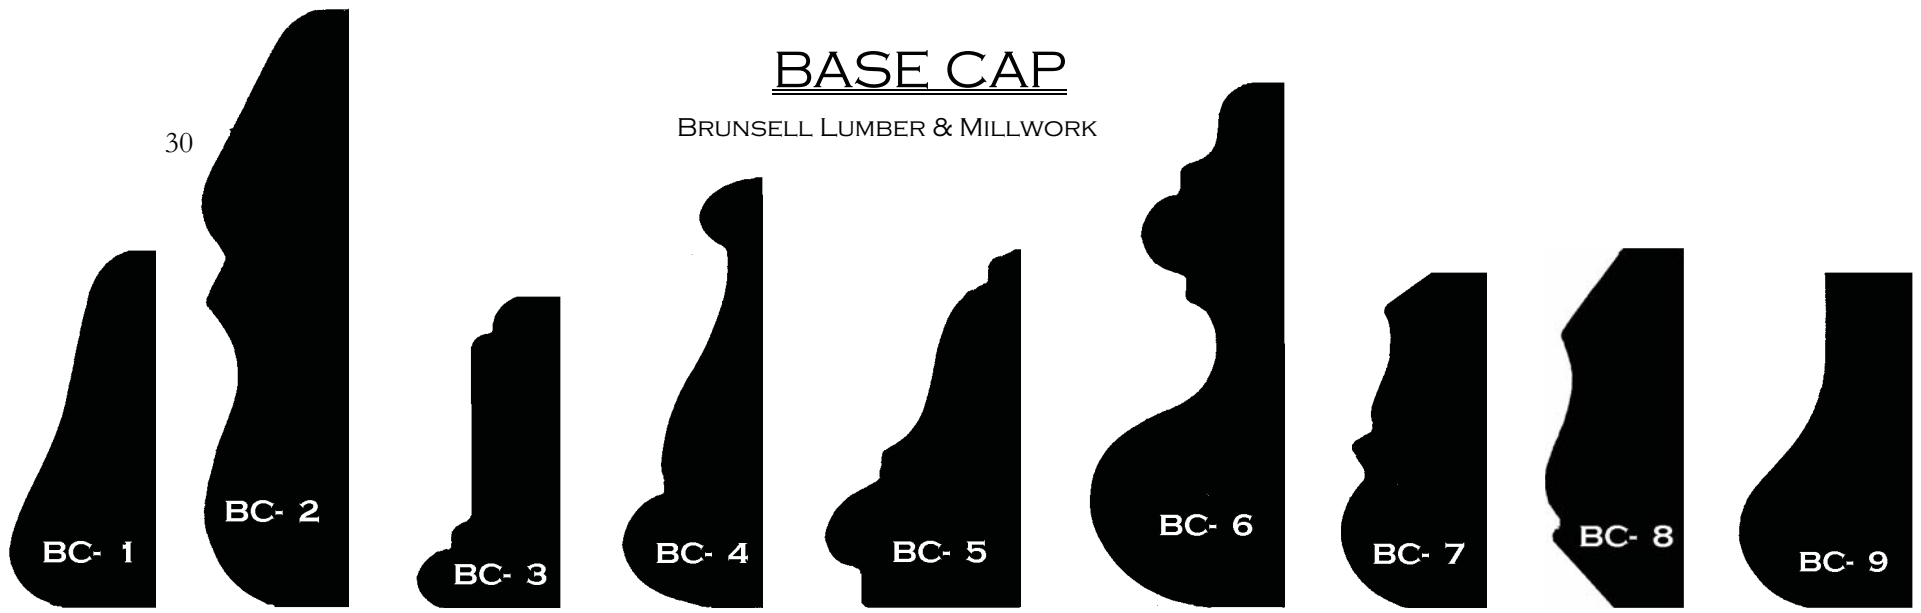

BASE CAP

BRUNSELL LUMBER & MILLWORK

BC-1	BC-2	BC-3	BC-4	BC-5	BC-6	BC-7	BC-8	BC-9
1 7/8"	3 1/4"	1 5/8"	2 1/4"	1 7/8"	2 3/4"	1 3/4"	1 7/8"	1 3/4"

BC-10	BC-11	BC-12	BC-13	BC-14	BC-15	BC-16	BC-17	BC-18
3/4"	1 1/4"	1 1/4"	2"	1 1/2"	1 7/8"	2 1/4"	2 1/4"	1 3/8"

BASE CAP

31 BRUNSELL LUMBER & MILLWORK

BC-19
1 7/8"

BC-20
2"

BC-21
1 3/8"

BC-22
3 3/8"

BC-23
1 5/8"

BC-24
1 7/8"

BC-25
2 3/8"

BC-26
1 5/8"

BC-27
1"

BC-28
1 1/8"

BC-29
2 3/4"

BC-30
1 1/2"